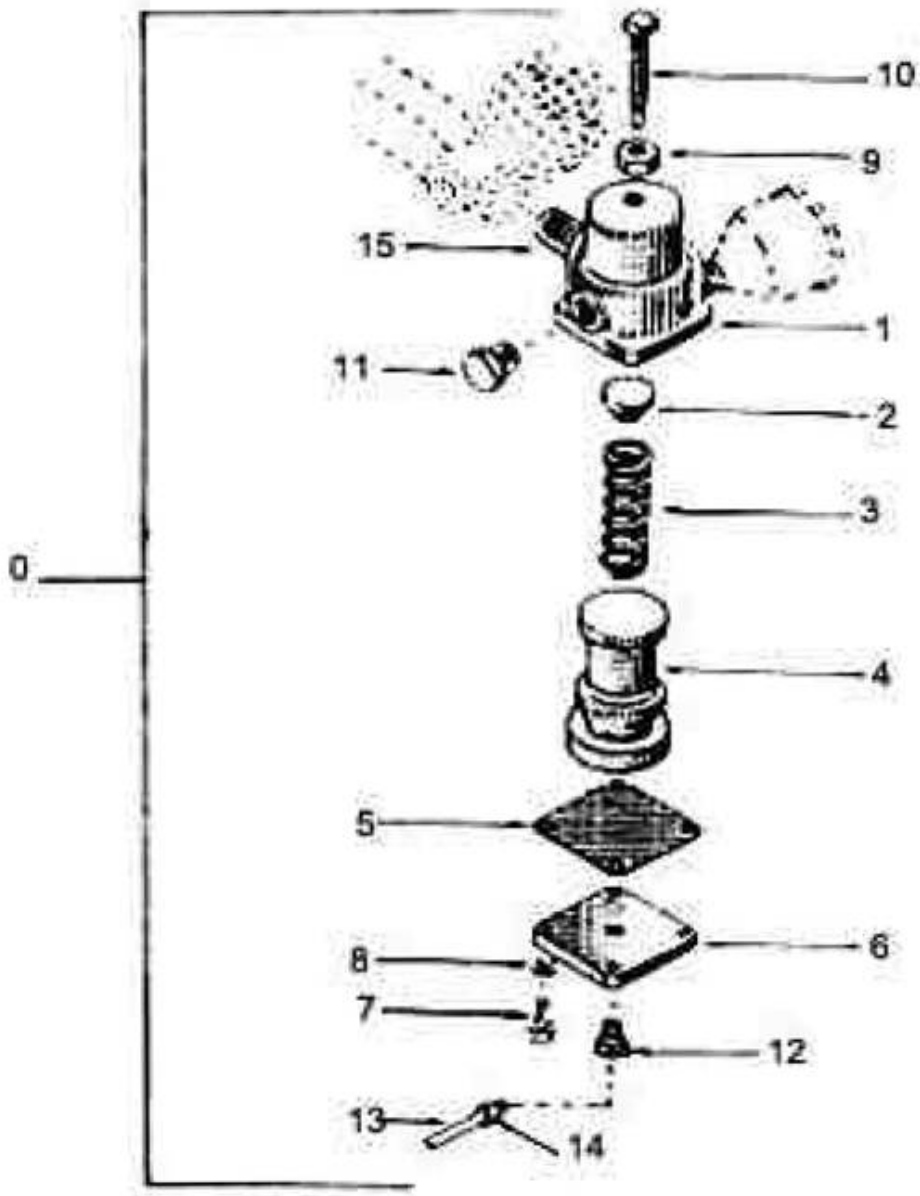

## 4. Pressure Controller - Model 242

All manufacturer's names, numbers, photos, product description and/or part numbers are used for reference purposes only & it is not implied that any part listed is the product of these manufacturers. Since Approvement are made from time to time, the illustration and specifications are subject to change without notice.

## 4. Pressure Controller - Model 242

Ref. Nbr.	Part Number	Description	Qty. per Assly.	Rec. Spares		
				1	2	3
4-0	30292155	PRESSURE CONTROLLER COMPLETE	1			
4-1	30296032	BODY	1			
4-2	30285118	WASHER SPRING	1			
4-3	30671762	SPRING UP TO 125 PSIG	1	1	1	2
4-3	30673180	SPRING ABOVE 125 PSIG	1	1	1	2
4-4	30288013	VALVE	1	1	1	2
4-5	30282404	DIAPHRAGM	1	1	1	2
4-6	30211270	COVER	1			
4-7	95079612	CAPSCREW	4			
4-8	95081857	WASHER SPRING	4			
4-9	95077798	NUT	1			
4-10	30290811	SCREW SPRING ADJUSTING	1			
4-11	30284863	PLUG BODY	2			
4-12	95031860	ELBOW TUBE	1			
4-13	32020489	TUBE	3FT.			
4-14	95229027	NUT TUBE	2			
4-15	94465861	NIPPLE CLOSE	1			
4-16	94465010	AUX. VALVE	1			